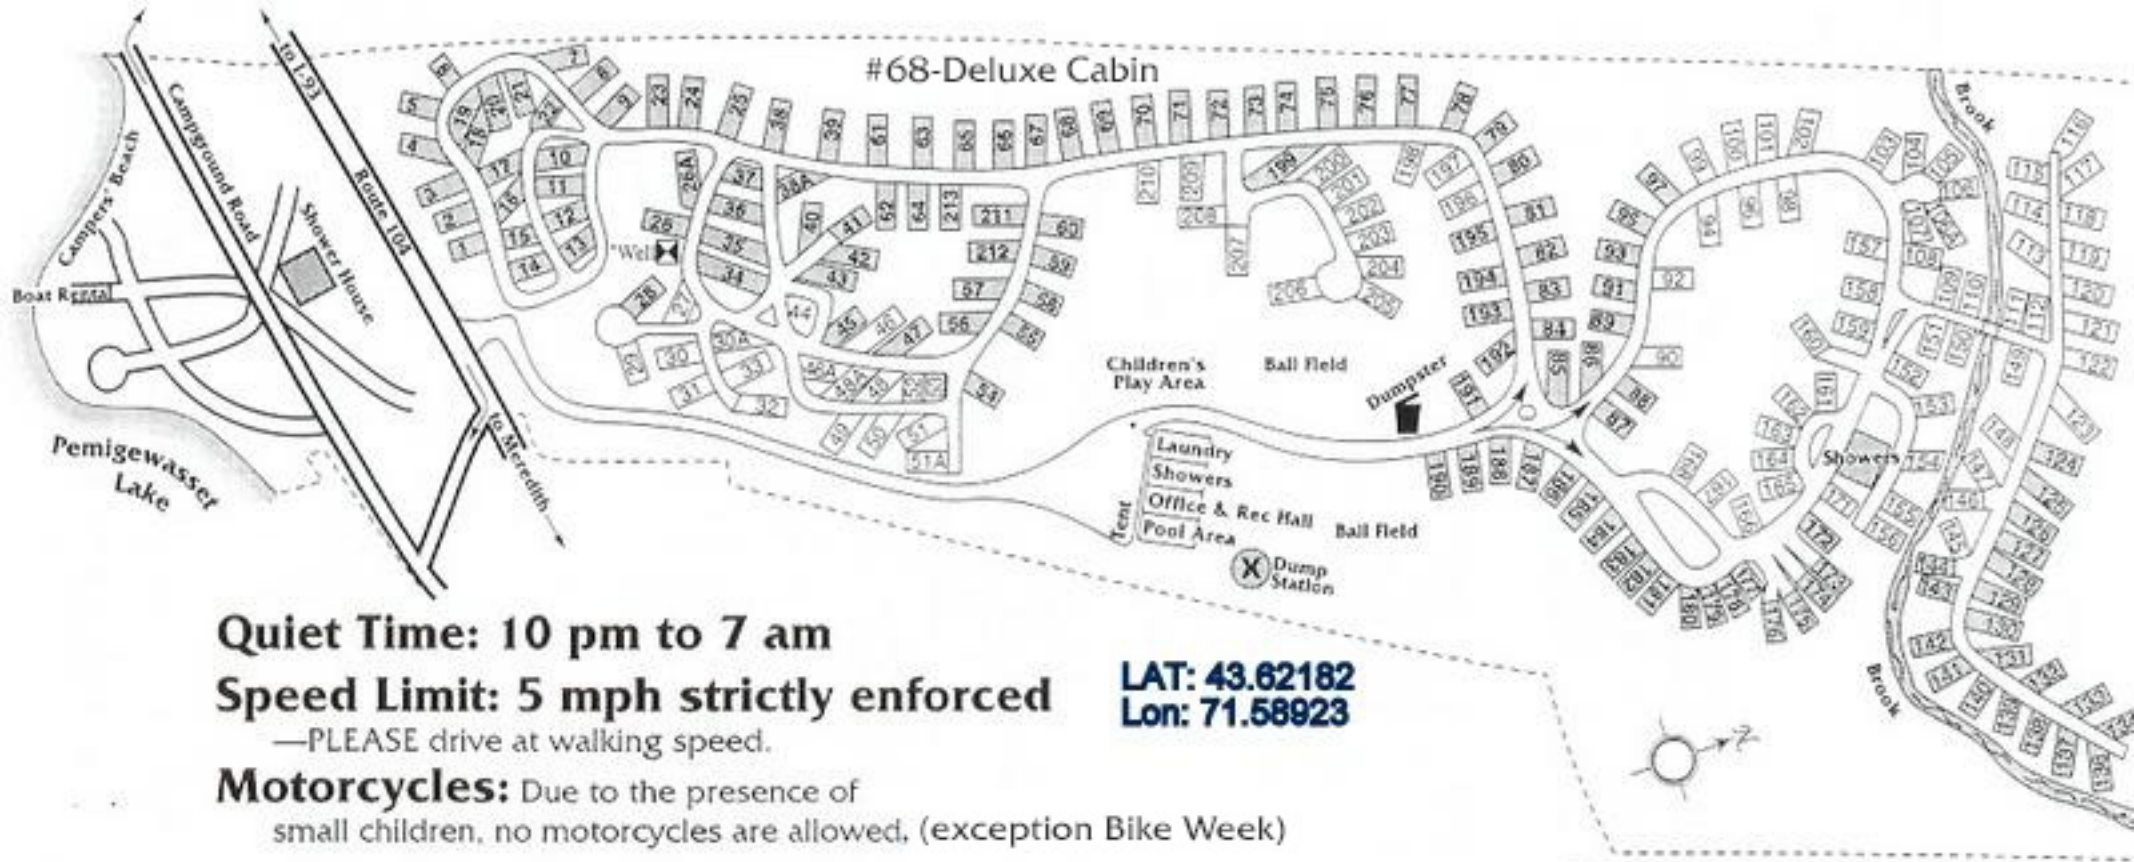

Twin Tamarack Family Camping & RV Resort

41 Twin Tamarack Rd, New Hampton, NH 03256

Twintamarackcampground.com Email: TwinTamarack@metrocast.net

Quiet Time: 10 pm to 7 am

Speed Limit: 5 mph strictly enforced

—PLEASE drive at walking speed.

Motorcycles: Due to the presence of small children, no motorcycles are allowed, (exception Bike Week)

See back of sheet for complete campground rules. **Deluxe Cabin 68**

**LAT: 43.62182
Lon: 71.58923**

ENJOY YOUR STAY WITH US!

WHEN THE OFFICE IS CLOSED... contact a host ranger to seek assistance or report any trouble. Or, use the pay phone to call the office number at any time:

279-4387

Rustic Cabins
Site 117
Site 111
Site 72
Site 48a
With Bathrooms
Site 40
Site 41
Site 45
Site 73

CABLE SITES AVAILABLE—

\$5/night

BOAT RENTAL:

Rowboats, canoes, paddleboards
& kayaks
\$15—1/2 day
\$25—full day