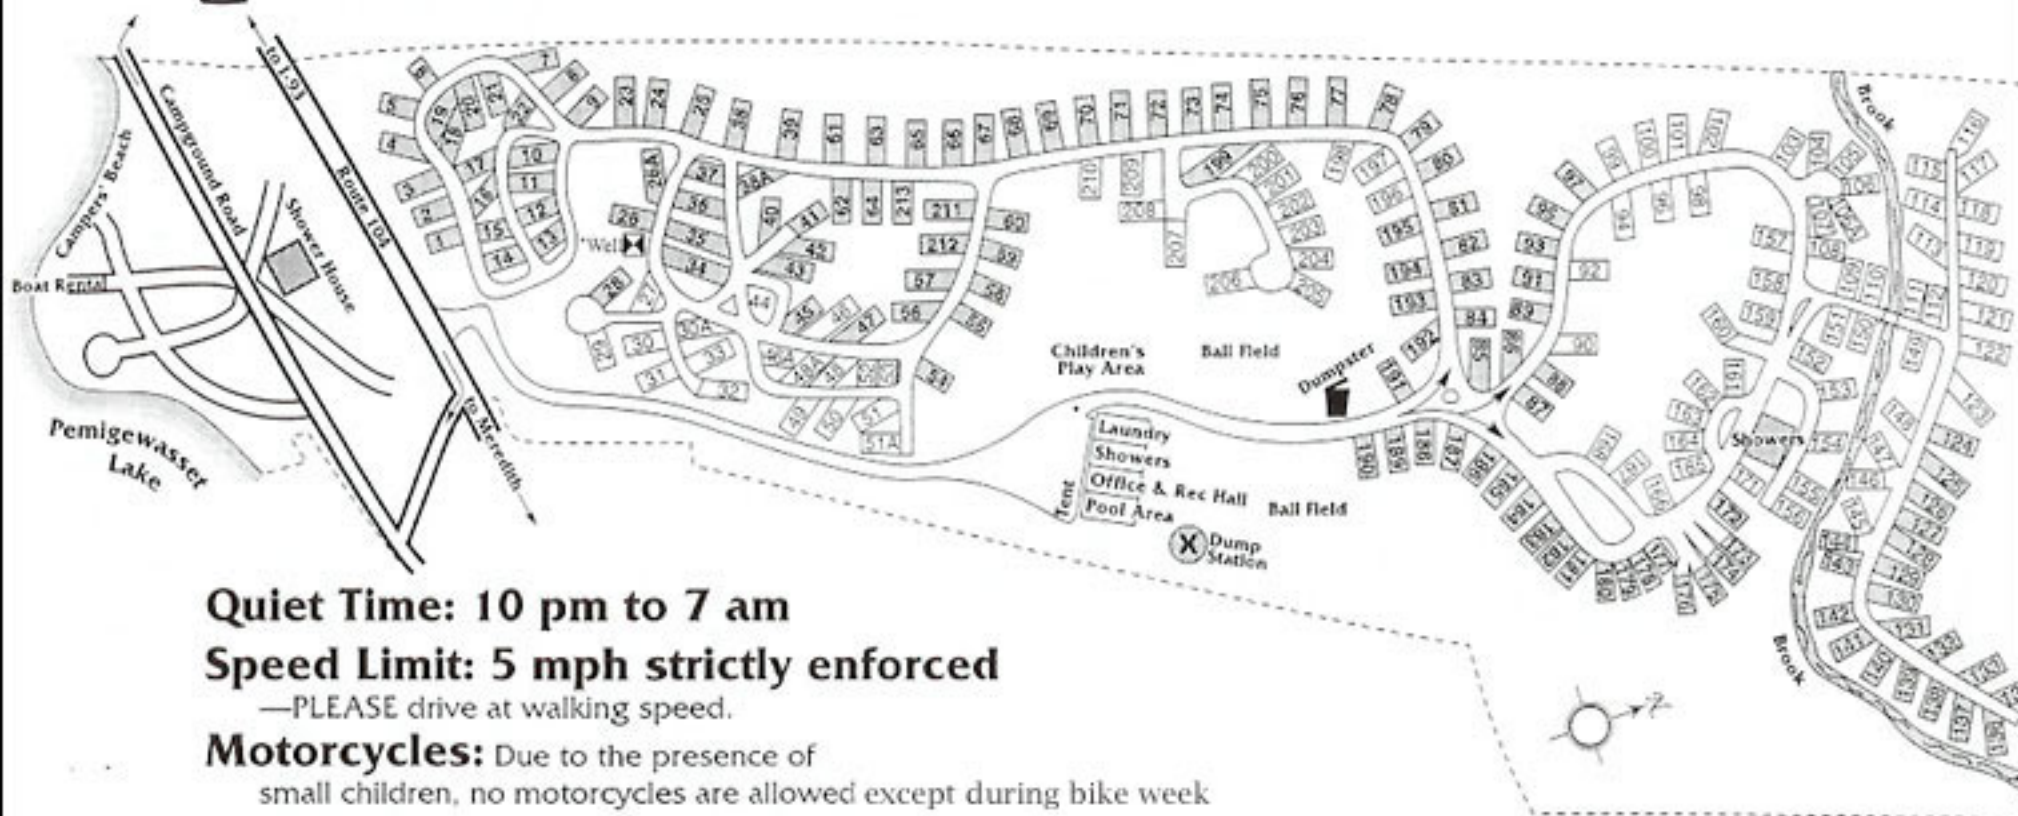

# Twin Tamarack Family Camping & RV Resort

101 Campground Road, New Hampton, NH 03256 • 603-279-4387

email: twintamarack@metrocast.net

website: www.twintamarackcampground.com

**Quiet Time: 10 pm to 7 am**  
**Speed Limit: 5 mph strictly enforced**  
 —PLEASE drive at walking speed.

**Motorcycles:** Due to the presence of small children, no motorcycles are allowed except during bike week

See back of sheet for complete campground rules.

**ENJOY YOUR STAY WITH US!**  
 WHEN THE OFFICE IS CLOSED...  
 contact a host ranger to seek assistance  
 or report any trouble.  
 Or, call the office number at any time  
 279-4387

**CABLE SITES AVAILABLE—**  
 \$4/night  
**BOAT RENTAL:**  
 Rowboats, canoes, paddle boats  
 & kayaks  
 \$15—1/2 day  
 \$25—full day